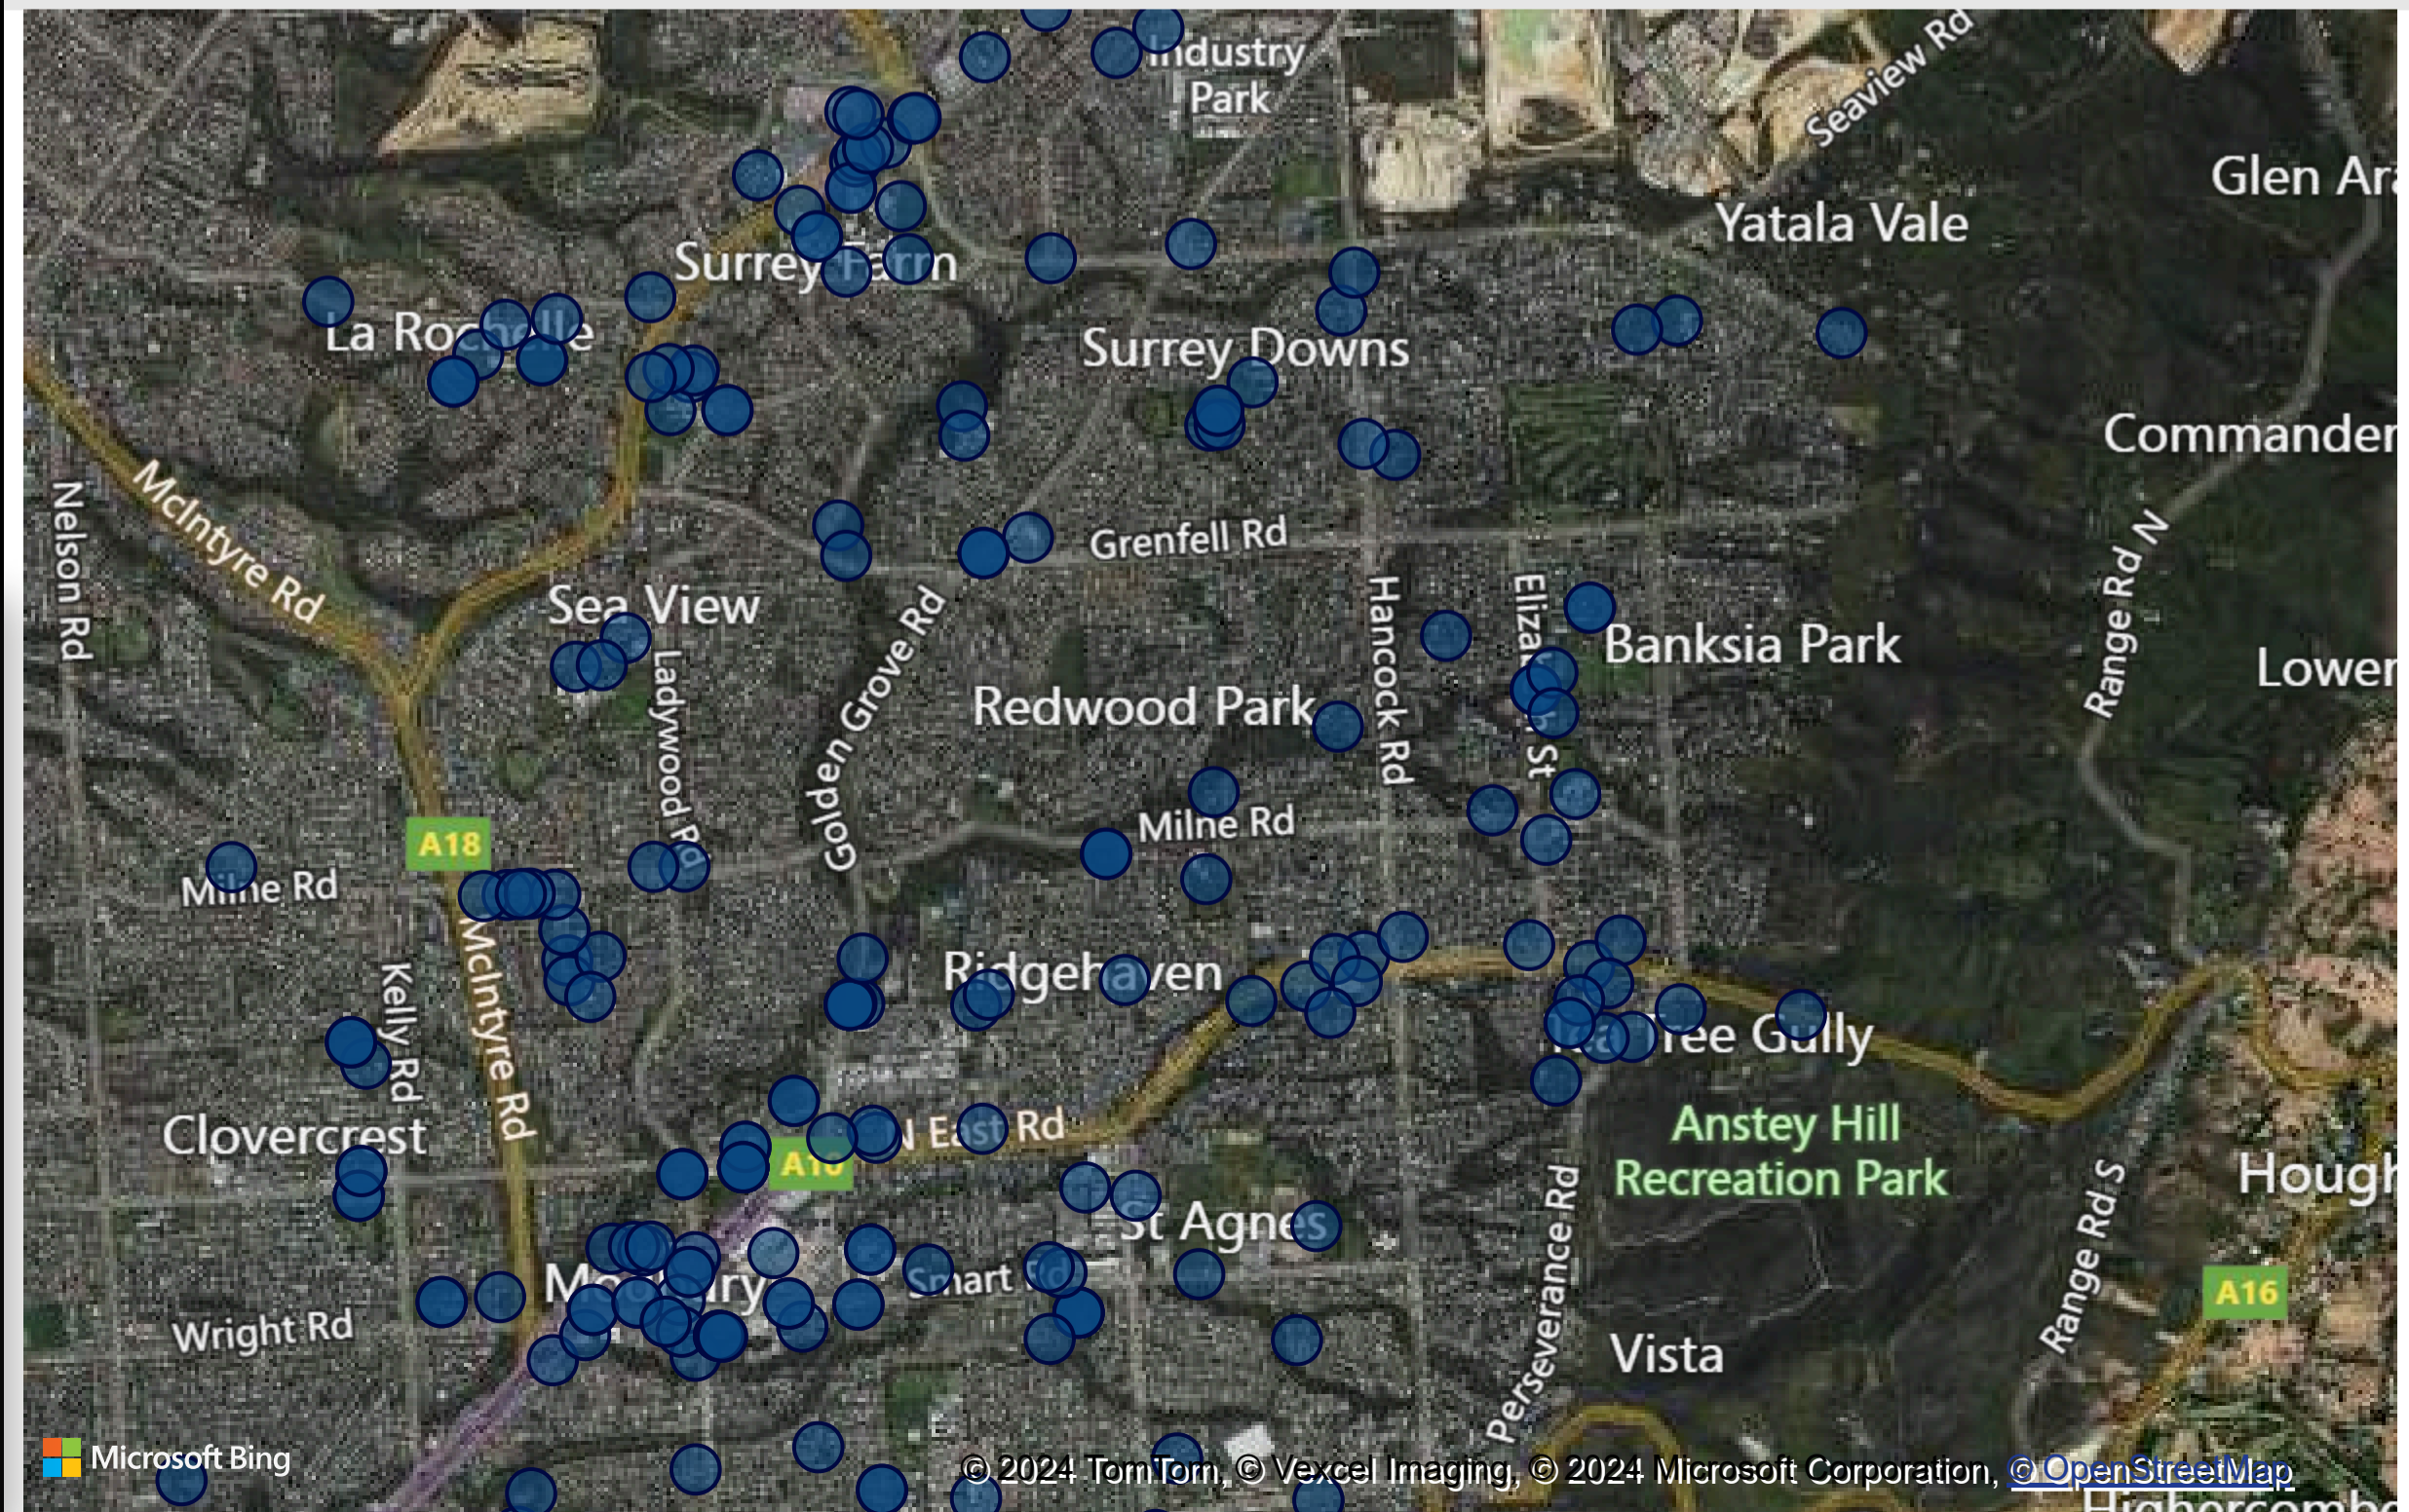

Sum of Sessions by Primary Category

FY 2022 - 2023

Primary Category, Organisation

- ▶ Accommodation
- ▶ Animals, Birds
- ▶ Citizenship, Nationality

Organizational Addresses Geo Maps Tea Tree Gully FY (2022 - 2023)

% Sessions by Organization

Organisation

- Northern Adelaide Pal...
- Adelaide Robot Combat
- St David's Church - T...
- Islamic Society of SA ...
- Centrelink - Modbury
- North Eastern Comm...

Tea Tree Gully Council - Organization Count by Primary Category (FY 2022 - 2023)

Search Locations World Geo Map - Tea Tree Gully FY (2022 - 2023)

Primary Category ● Accom... ● Animal... ● Citizen... ● Commu... ● Commu... ● Education ● Employ... ● Environ... ● Financ... ● Govern... ● Health ... ● Material ... ● Person... ● Public ... ▶

Organizational Addresses Geo Maps Tea Tree Gully FY (2022 - 2023)