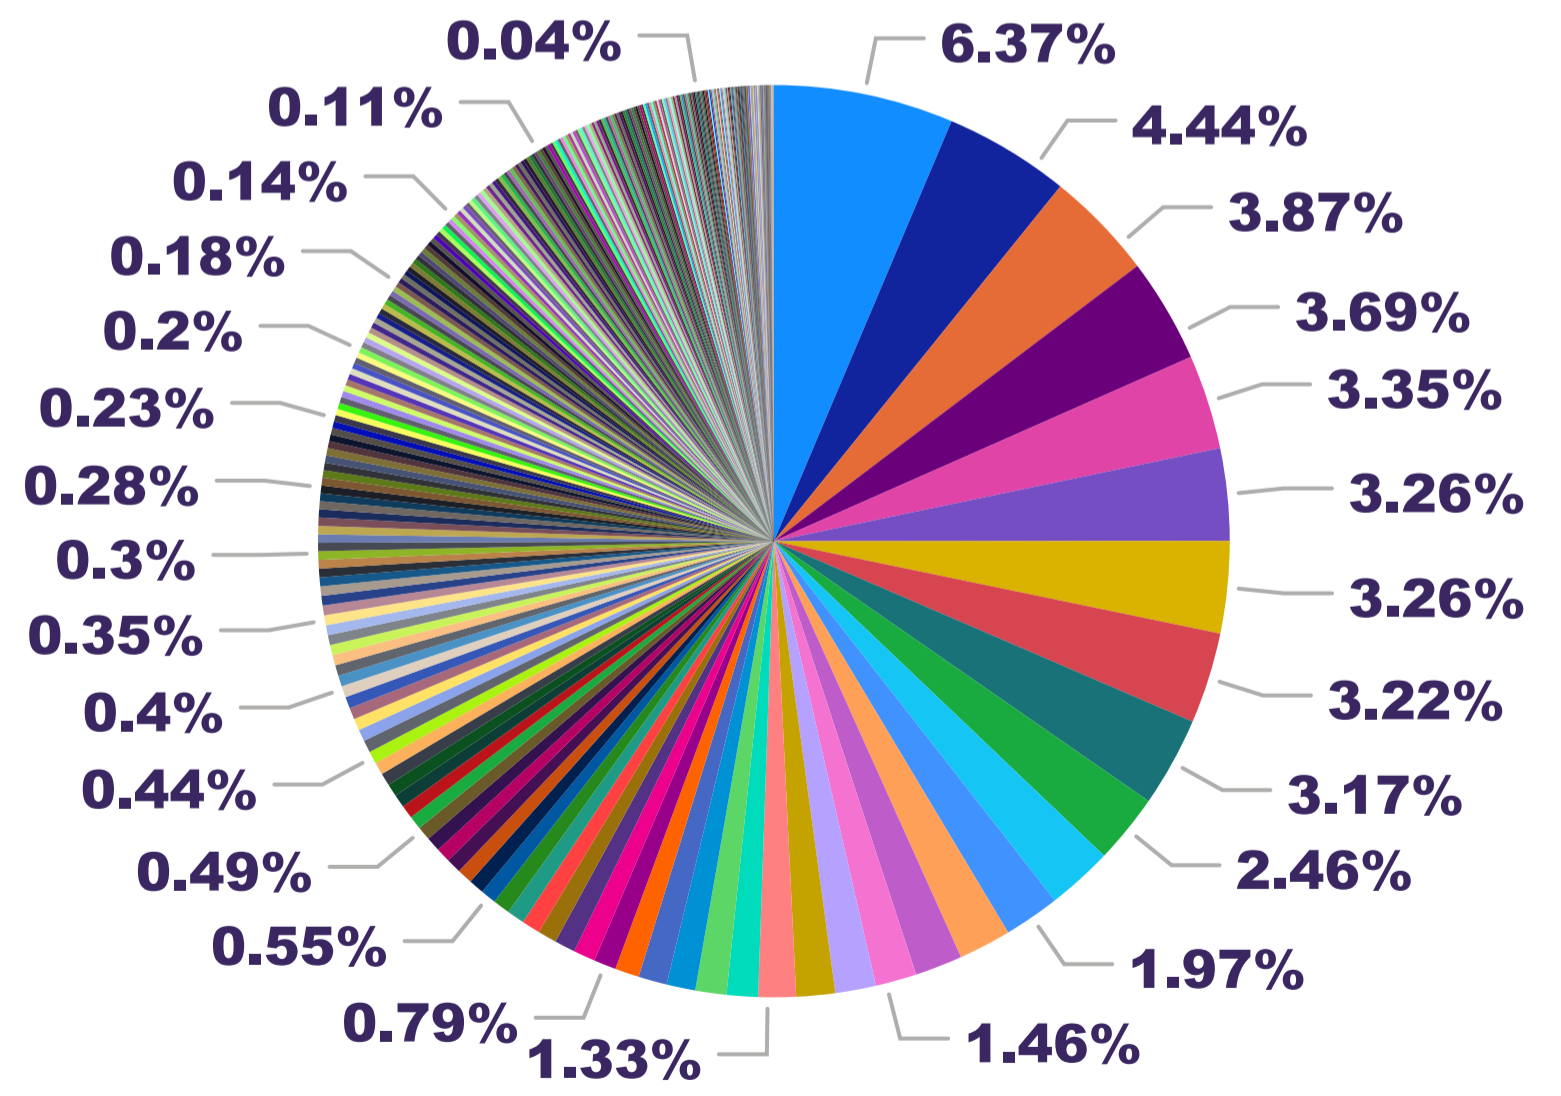

Tea Tree Gully Council - Sessions by Organization (FY 2022- 2023)

% Sessions by Organization

1. **Organisation**
2. Northern Adelaide P...
   - Adelaide Robot Com...
   - St David's Church - ...
   - Islamic Society of S...
   - Centrelink - Modbury
   - North Eastern Com...
   - Pearce, Rhiannon ...
   - Savvas, Olivia MP - ...
   - Northern Adelaide L...
   - St John XXIII Church...