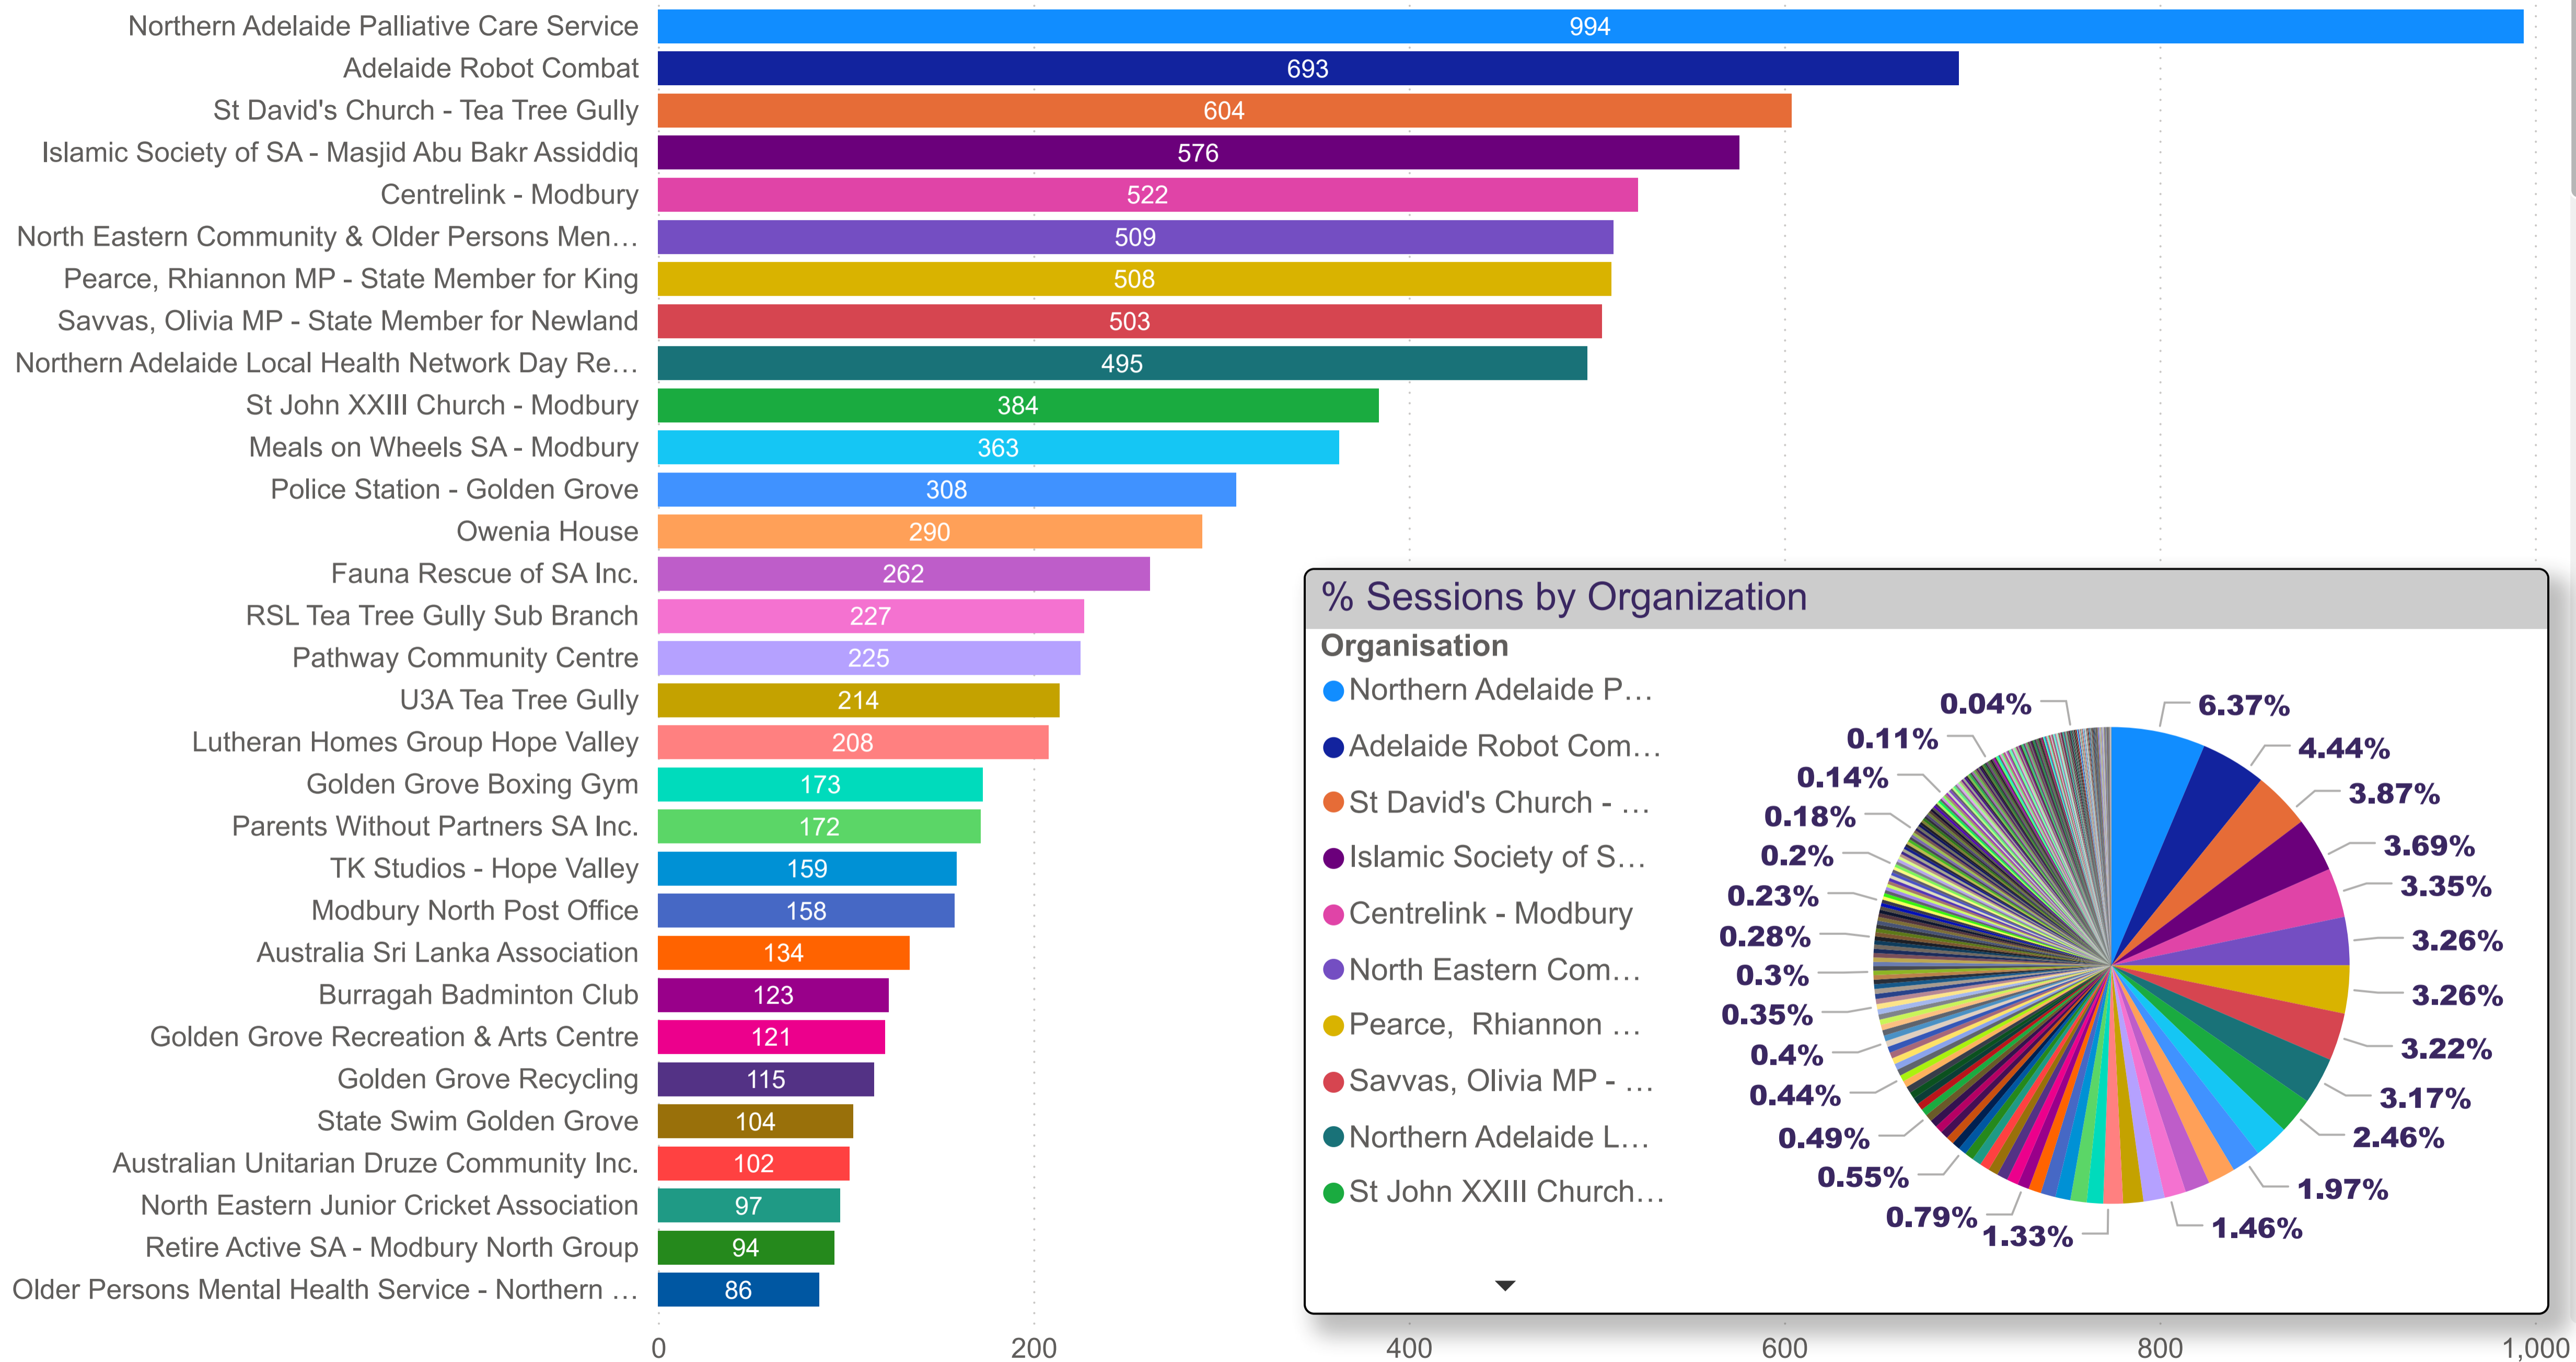

% Sessions by Organization

Organisation

- Northern Adelaide Pal...
- Adelaide Robot Combat
- St David's Church - T...
- Islamic Society of SA ...
- Centrelink - Modbury
- North Eastern Comm...

Tea Tree Gully Council - Organization Count by Primary Category (FY 2022 - 2023)

Tea Tree Gully Council - Sessions by Organization (FY 2022- 2023)

% Sessions by Organization

- Organisation**
- Northern Adelaide P...
 - Adelaide Robot Com...
 - St David's Church - ...
 - Islamic Society of S...
 - Centrelink - Modbury
 - North Eastern Com...
 - Pearce, Rhiannon ...
 - Savvas, Olivia MP - ...
 - Northern Adelaide L...
 - St John XXIII Church...