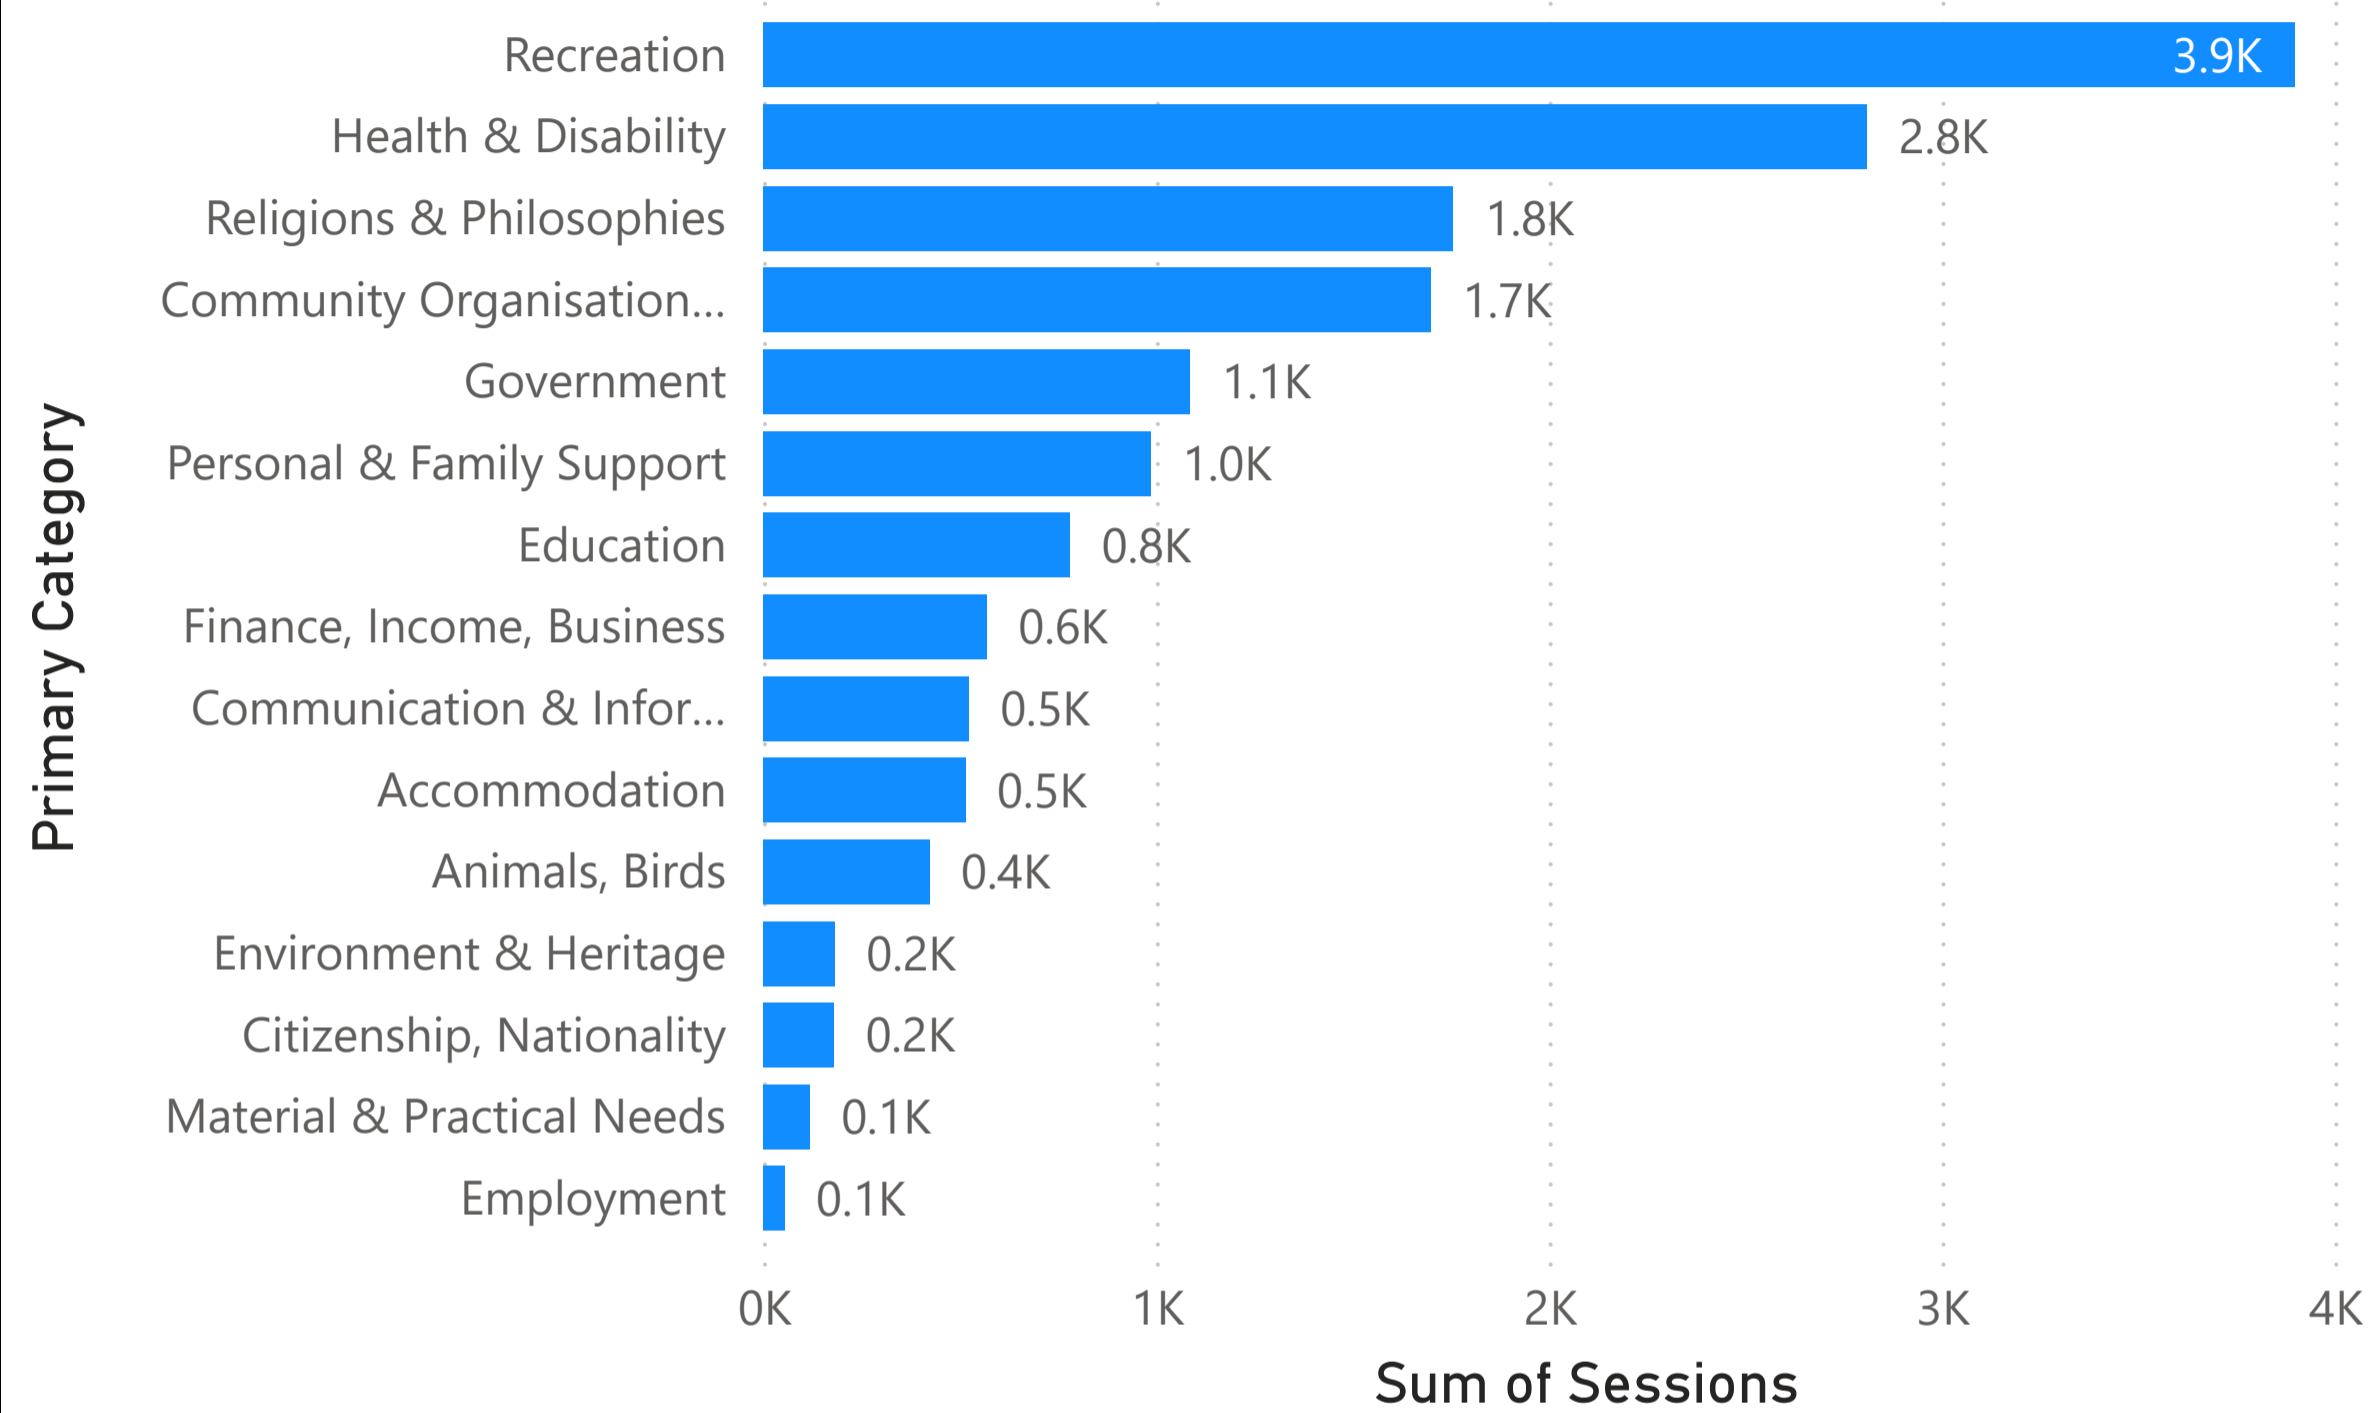

Sum of Sessions by Primary Category

FY 2022 - 2023

Primary Category, Organisation

- ▶ Accommodation
- ▶ Animals, Birds
- ▶ Citizenship, Nationality

Organizational Addresses Geo Maps Tea Tree Gully FY (2022 - 2023)