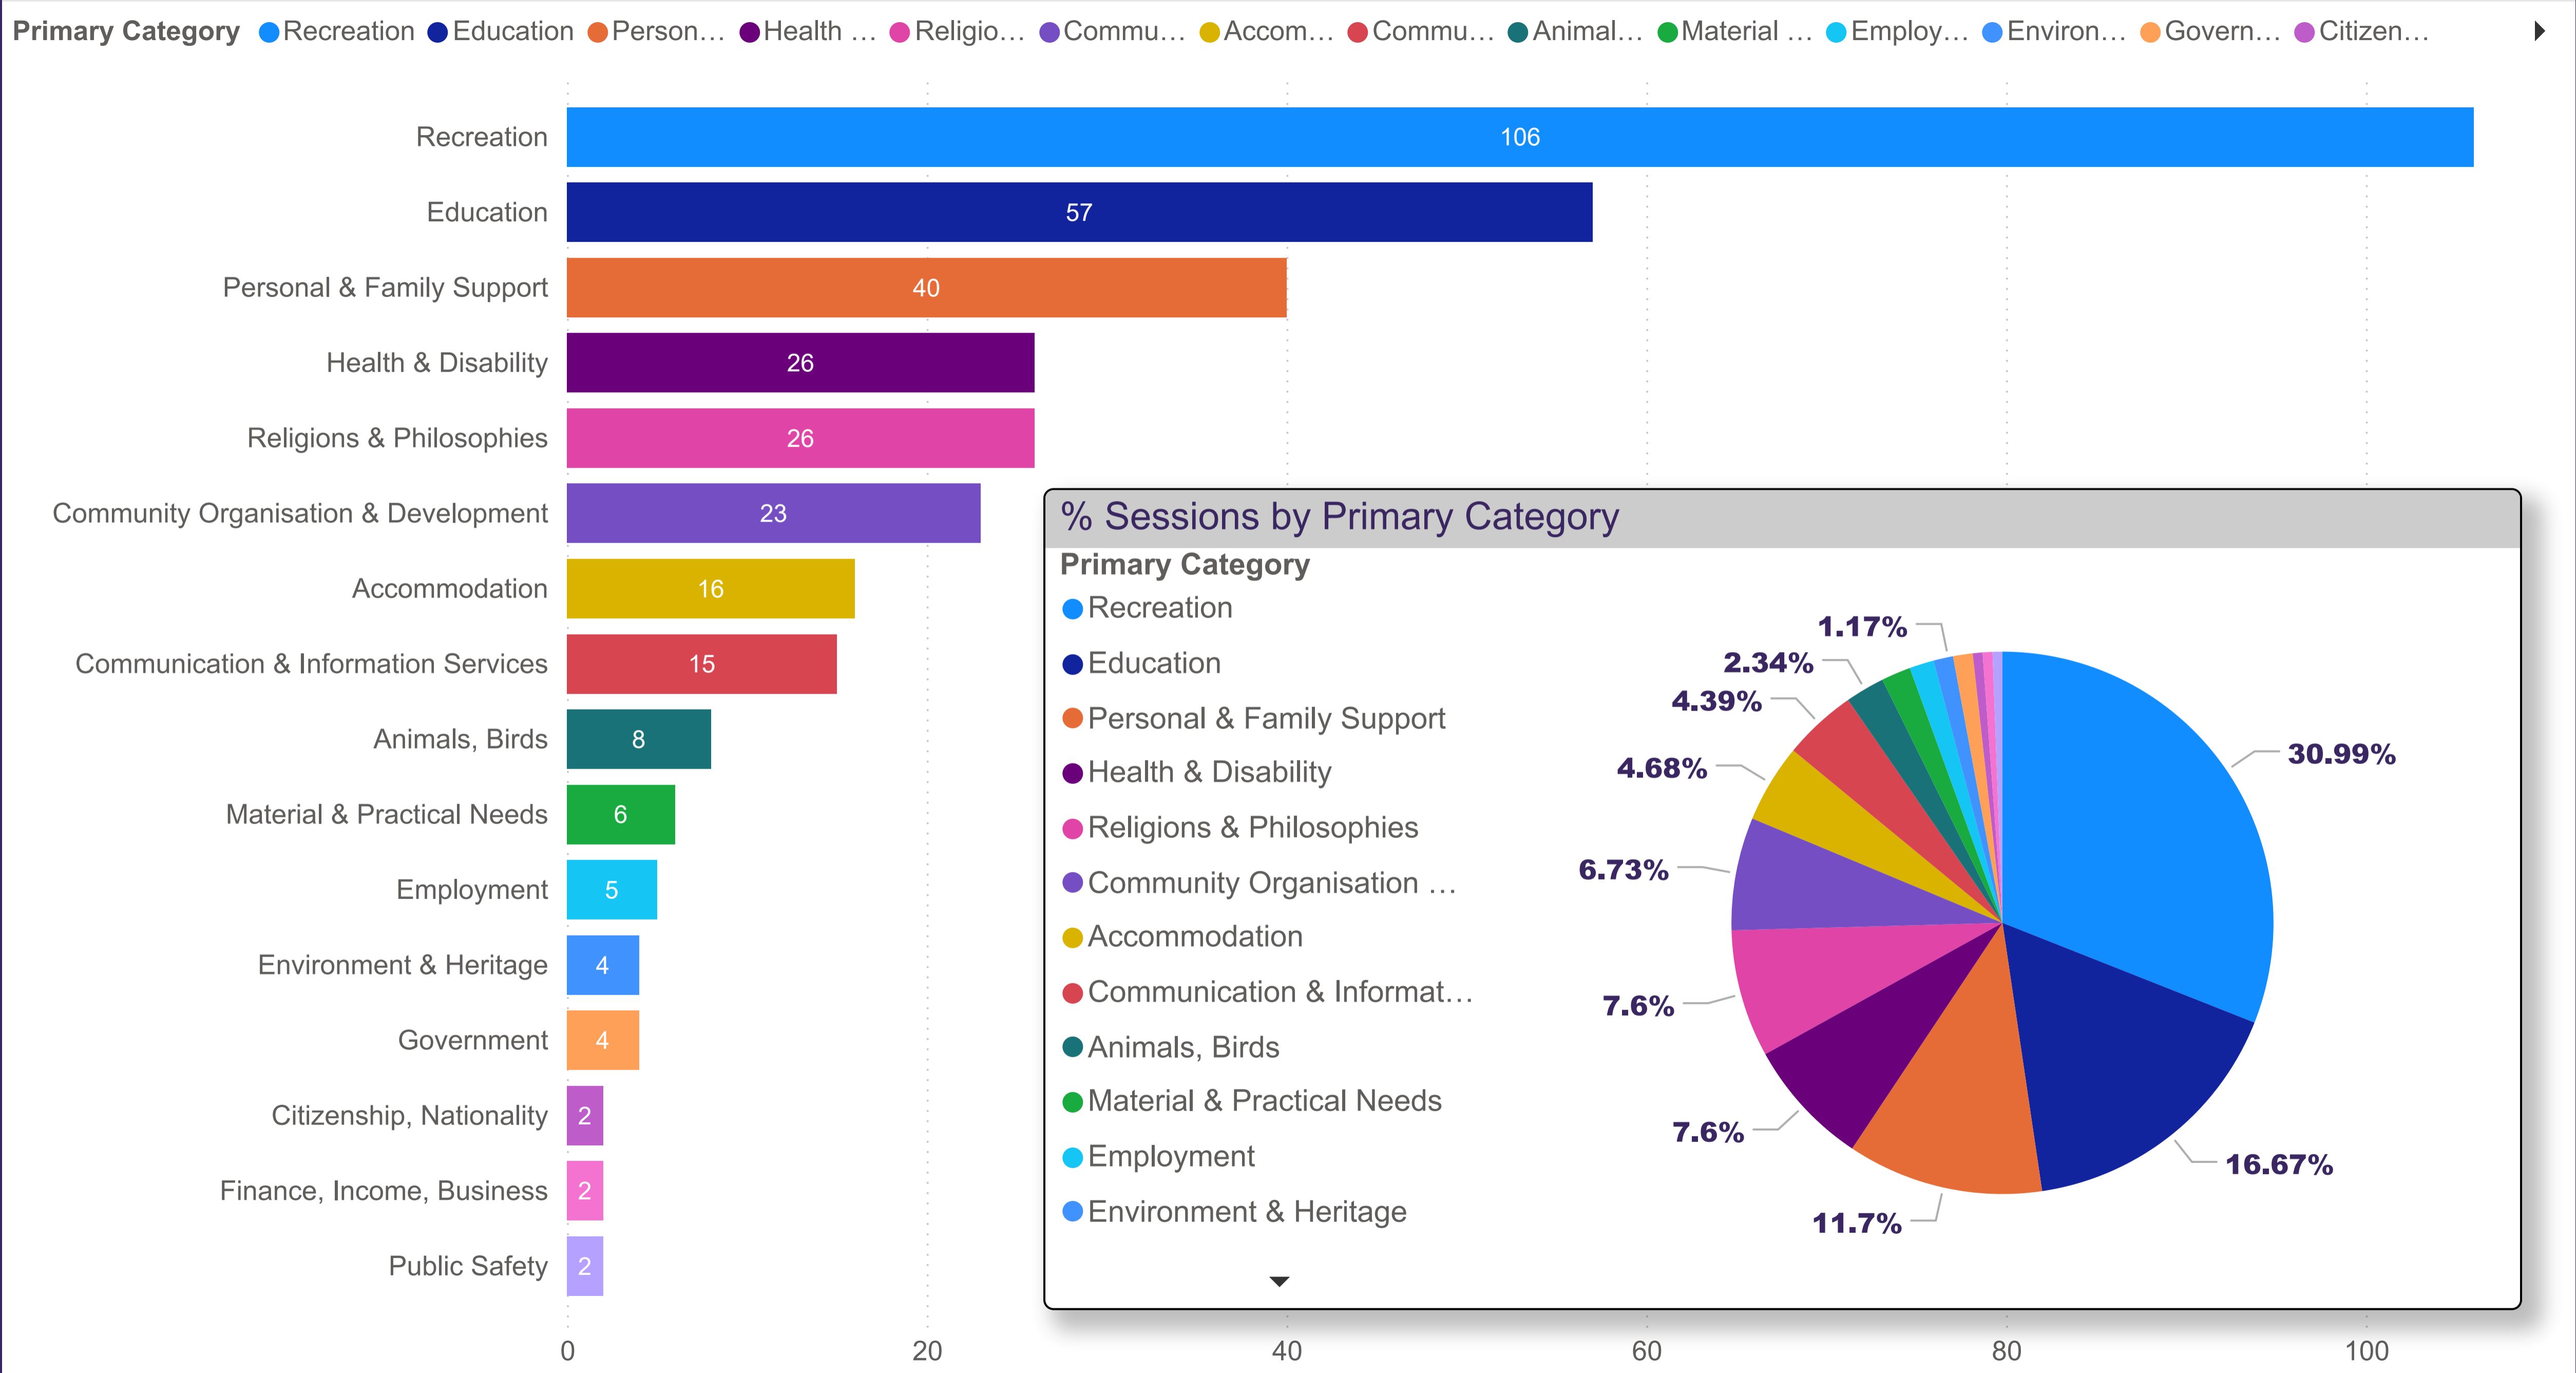

Sum of Sessions by Primary Category

FY 2022 - 2023

Primary Category, Organisation

- ▶ Accommodation
- ▶ Animals, Birds
- ▶ Citizenship, Nationality

Organizational Addresses Geo Maps Tea Tree Gully FY (2022 - 2023)

% Sessions by Organization

Organisation

- Northern Adelaide Pal...
- Adelaide Robot Combat
- St David's Church - T...
- Islamic Society of SA ...
- Centrelink - Modbury
- North Eastern Comm...

Tea Tree Gully Council - Organization Count by Primary Category (FY 2022 - 2023)

Search Locations World Geo Map - Tea Tree Gully FY (2022 - 2023)

Primary Category ● Accom... ● Animal... ● Citizen... ● Commu... ● Commu... ● Education ● Employ... ● Environ... ● Financ... ● Govern... ● Health ... ● Material ... ● Person... ● Public ... ▶