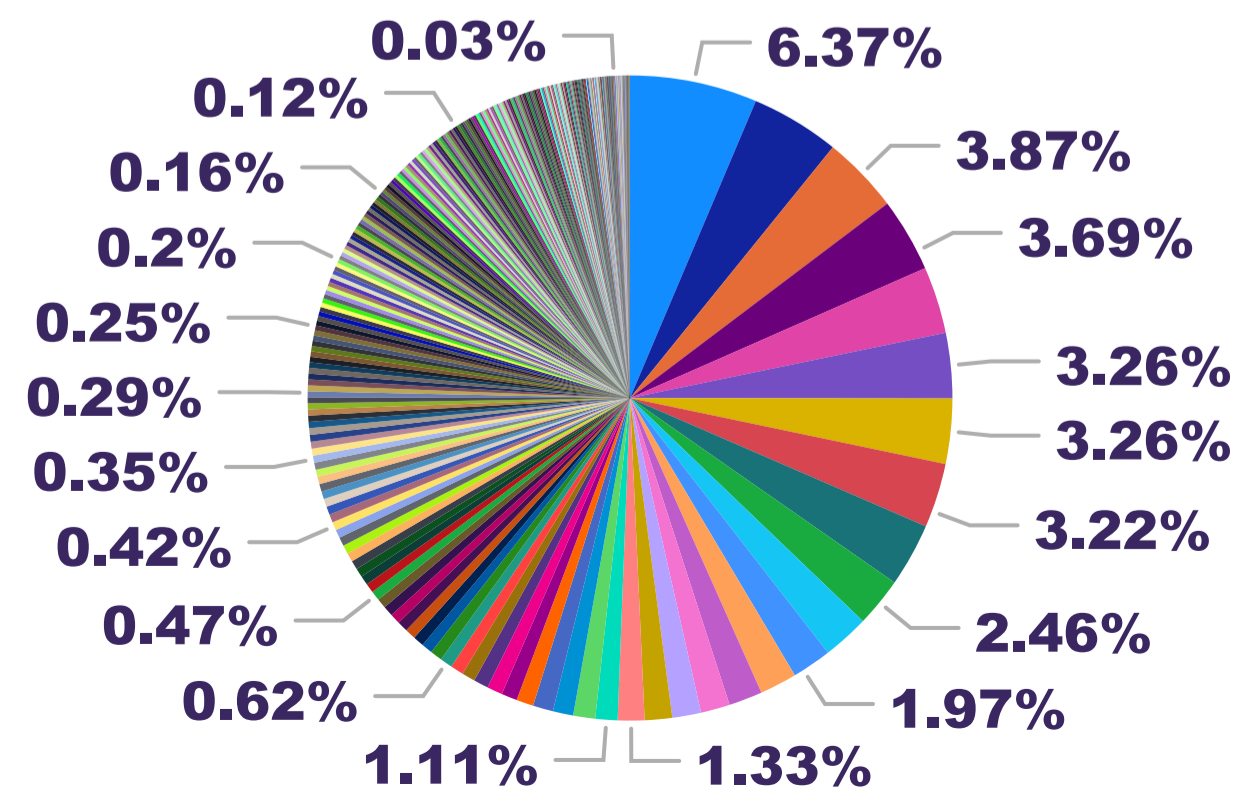

% Sessions by Organization

Organisation

- Northern Adelaide Pal...
- Adelaide Robot Combat
- St David's Church - T...
- Islamic Society of SA ...
- Centrelink - Modbury
- North Eastern Comm...